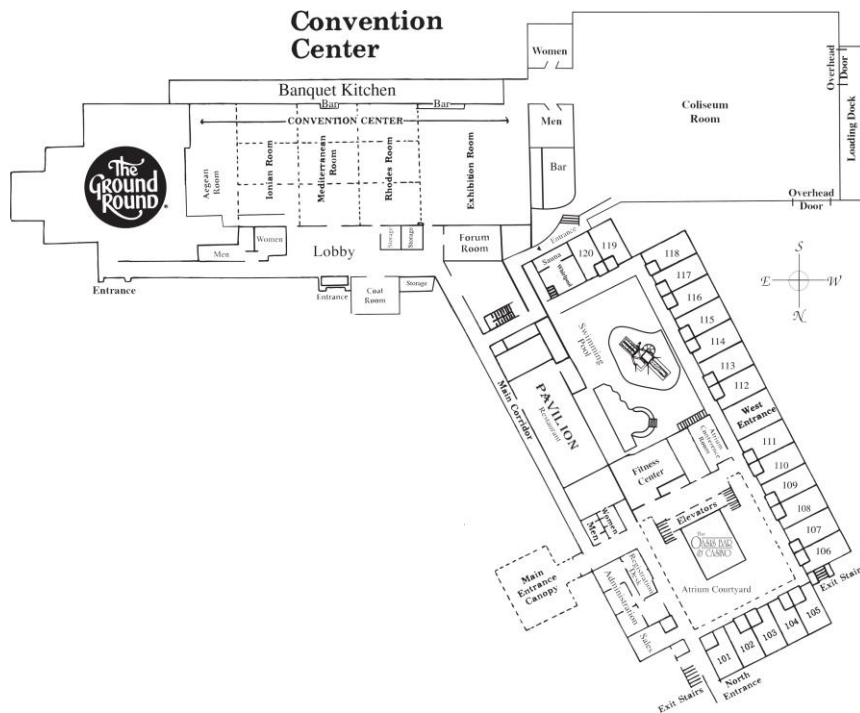

## Clarion Hotel & Conference Center

220 Burdick Expy, East  
Minot, ND 58701

[www.choicehotels.com/clarion](http://www.choicehotels.com/clarion)

1-800-735-4493

Sleeping Rooms - 172

Room	Dimensions	Square Feet	Banquet	Theatre	Classroom
Convention Center	182' x 60'	11,000	800	1,200	800
Forum	21' x 22'	462	40	50	30
Exhibition	57' x 58'	3,300	240	350	240
Rhodes	57' x 30'	1,710	120	200	120
Mediterranean	60' x 30'	1,800	120	200	125
Ionian	60' x 30'	1,800	120	200	125
Aegean	50' x 30'	1,500	100	150	100
Atrium Boardroom	28' x 12'	330	Conference 16	-	-
Banquet Lobby	80' x 22'	1,760	-	-	-
Coliseum	140' x 86'	12,060	1,500	2,500	1,200

**Round Tables: Conventions Center 800 Coliseum 900**

**VISIT MINOT**