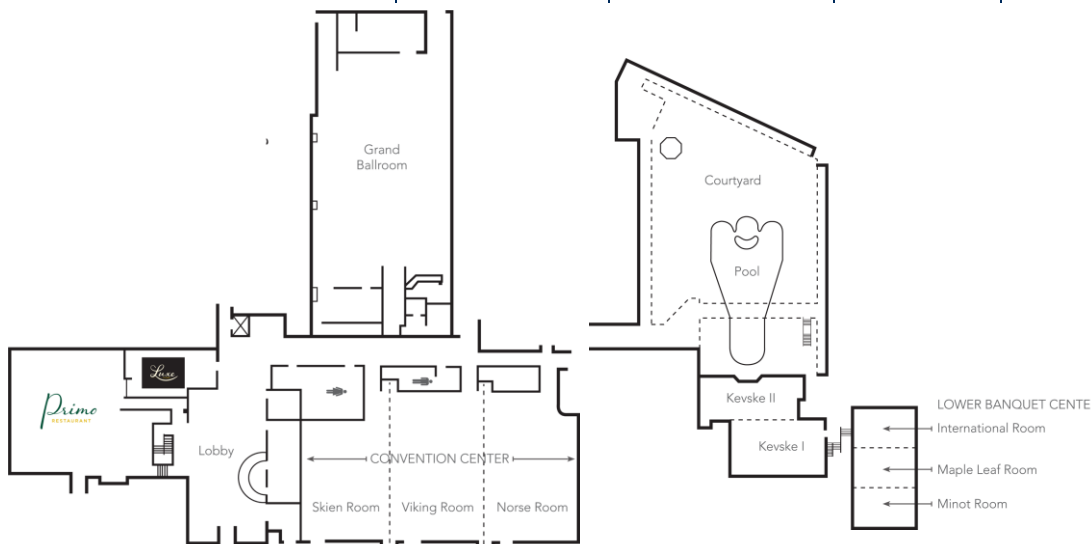

Grand Hotel

1505 N Broadway

Minot, ND 58703

[grandhotelminot.com](http://grandhotelminot.com)

1-800-735-4493

Sleeping Rooms - 225

<b>ROOM</b>	<b>DIMENSIONS</b>	<b>SQUARE FEET</b>	<b>BANQUET</b>	<b>THEATRE</b>	<b>CLASSROOM</b>
Convention Center	Irregular	6,594	450	850	400
Skien Room	35' x 52'	1,820	120	200	100
Viking Room	39' x 62'	2,418	160	230	120
Norse Room	38' x 62'	2,356	150	230	120
Grand Ballroom	95' x 55'	5,225	320	400	260
Lobby Lounge	30' x 29'	870	20 People Conference Style		
Lower Banquet Center	62' x 32'	1,984	200	200	100
Int'l Room	32' x 20'	640	30	50	32
Maple Leaf Room	32' x 20'	640	30	50	32
Minot Room	32' x 20'	640	30	50	32
Kevske I	26' x 40'	1,040	40	50	48
Kevske II	20' x 51'	1,020	35	40	32
Courtyard/Pool Area	-	13,026	300	-	-

**VISIT MINOT**