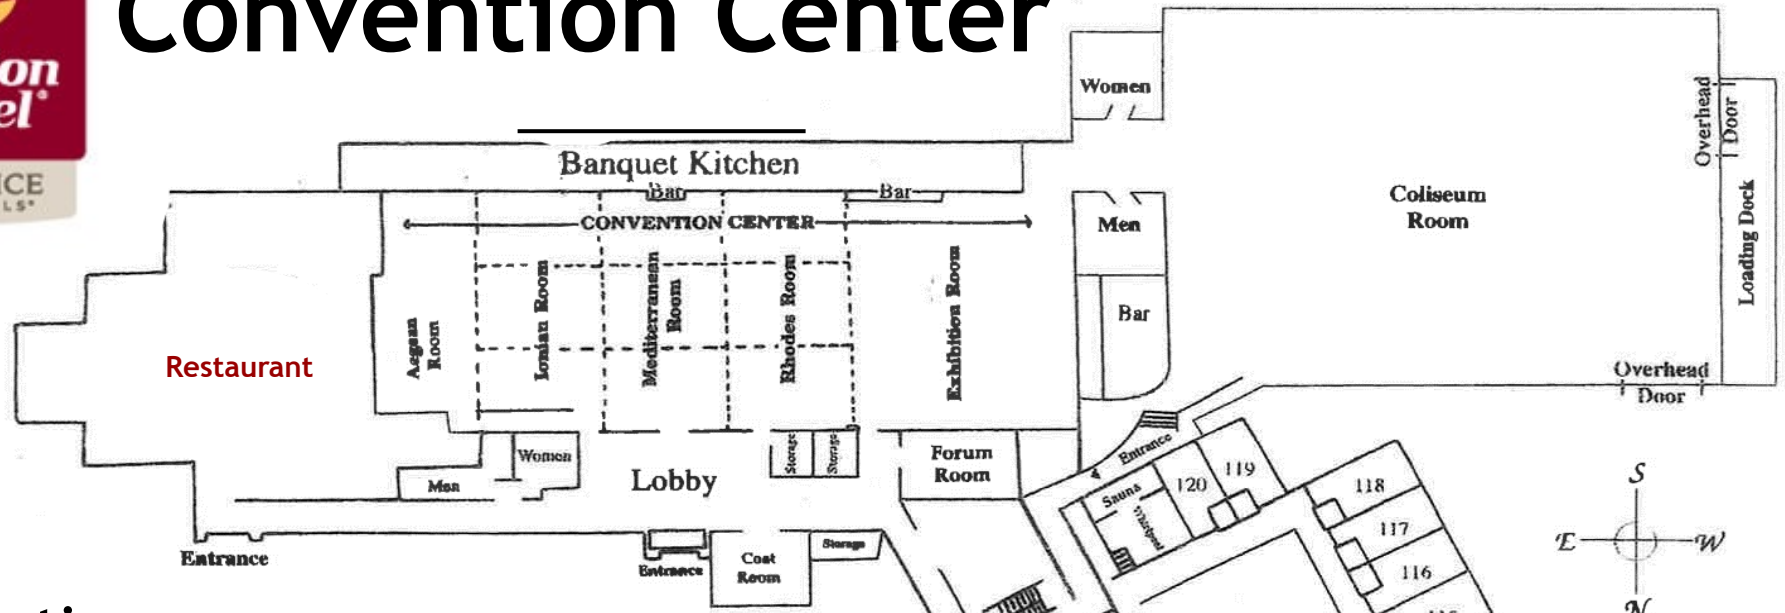

Convention Center

Convention

Room	Dim	Sq. Ft.	Ceiling Height	Banquet	Theatre	Classroom
Convention Center	182' x 60'	11,000	13'	800	1,200	800
Forum	21' x 22'	462	13'	40	50	30
Exhibition	57' x 58'	3,300	13'	240	350	240
Rhodes	57' x 30'	1,710	13'	120	200	120
Mediterranean	60' x 30'	1,800	13'	120	200	125
Ionian	60' x 30'	1,800	13'	120	200	125
Aegean	50' x 30'	1,500	10'	100	150	100
Atrium Boardroom	28' x 12'	330	8'	Conference 16		
Banquet Lobby	80' x 22'	1,760	13'			
Coliseum	140' x 86'	12,060	19'	1,500	2,500	1,500